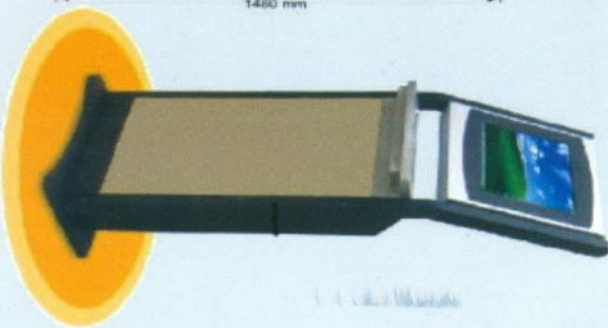

امكانية إضافة طابعة وفارس بطاقة و كاميرا

Possibility Adding Printer, ID Card Reader, Finger Print Reader, Camera

أجهزة الخدمة الذاتية

TAMAMCO